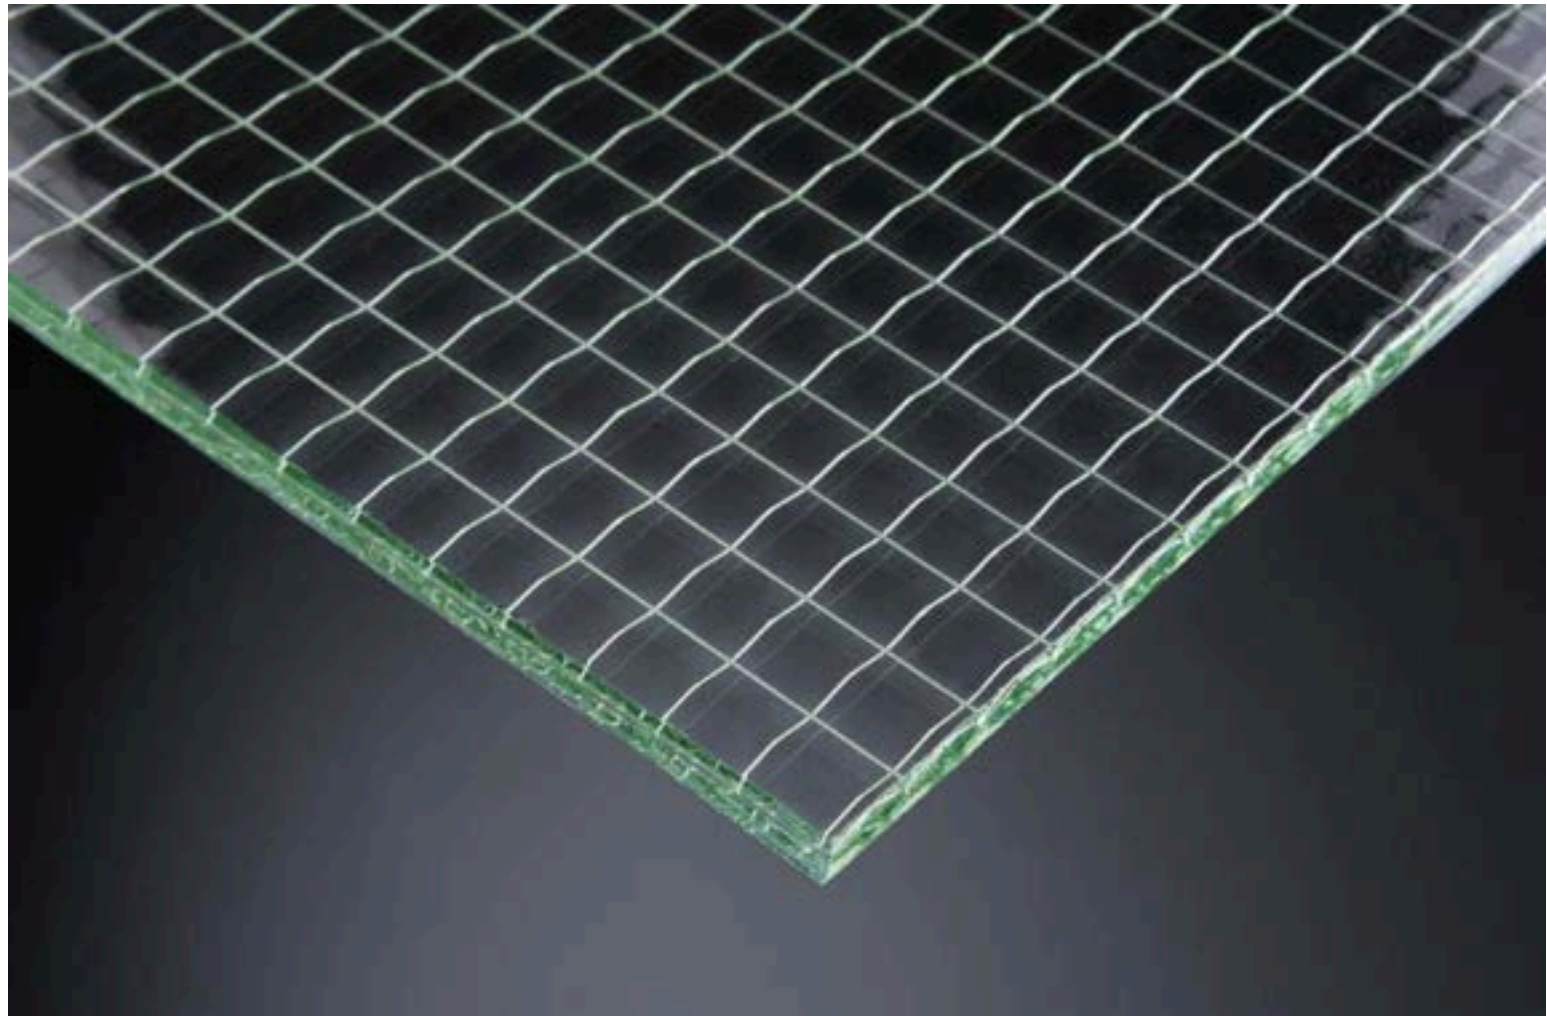

# FLUTED GLASS

Description: Fluted glass is a decorative glass with vertical lines that provides privacy while allowing light to pass through, creating a modern and elegant look.

Available thicknesses:

8mm  
10mm