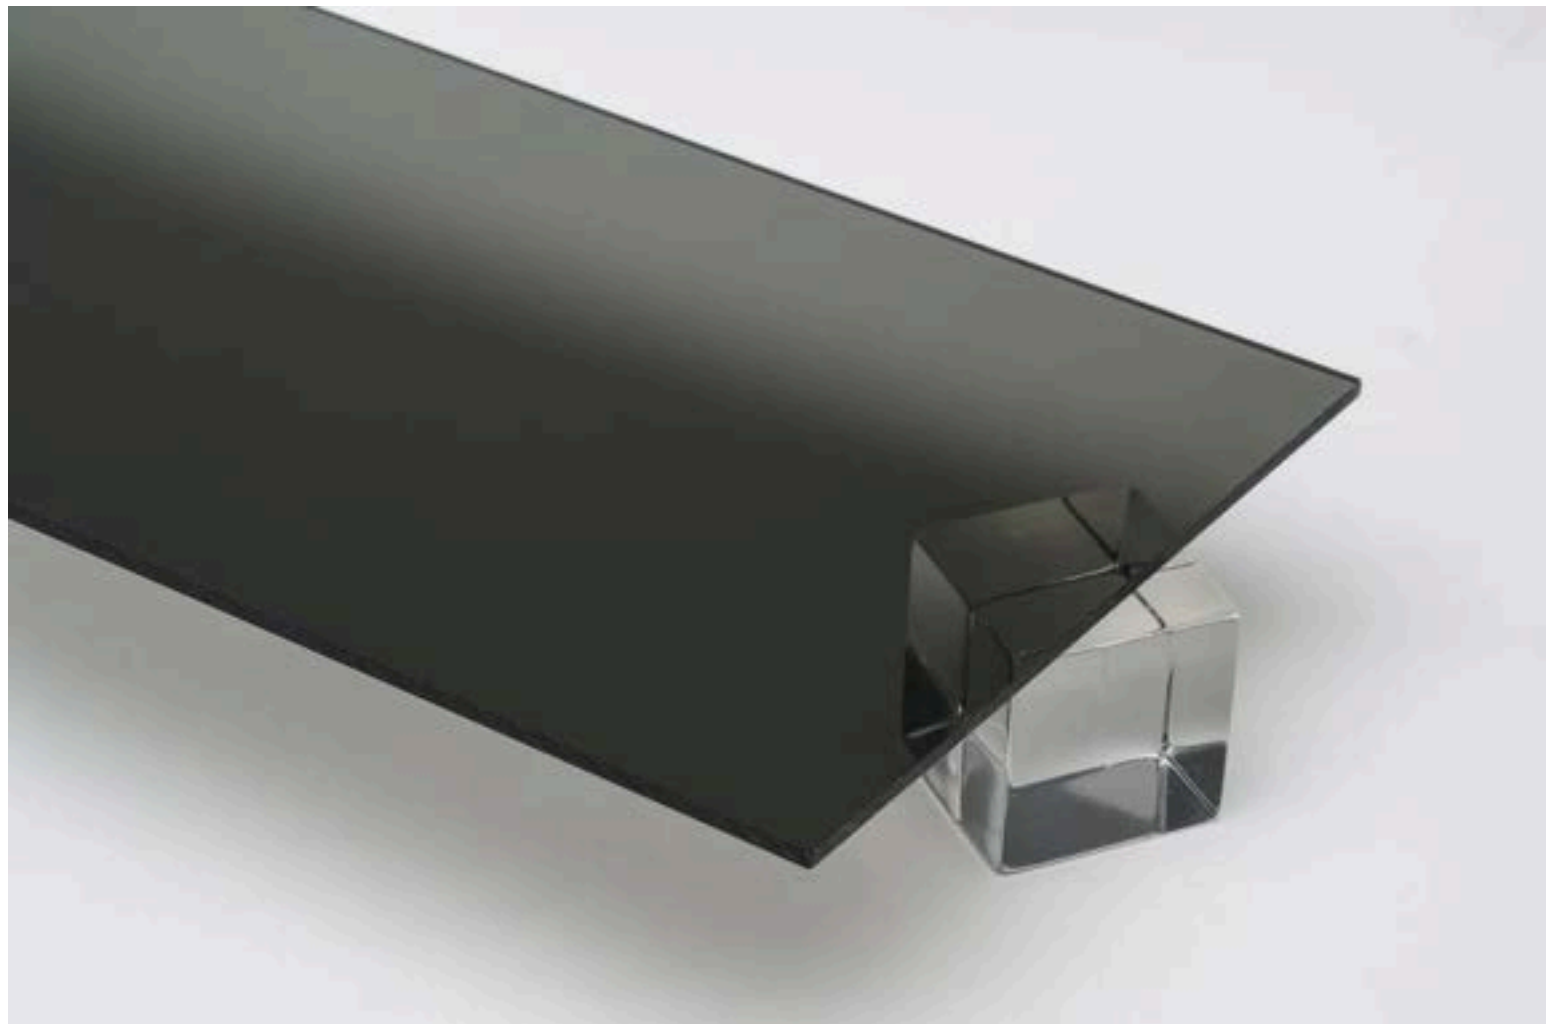

BLACK TINTED GLASS (FIME)

Description: Tinted glass for an elegant effect and reduced light transmission.

Available thicknesses:

4mm	33.1 laminate
5mm	44.1 laminate
6mm	55.1 laminate
8mm	66.1 laminate
10mm