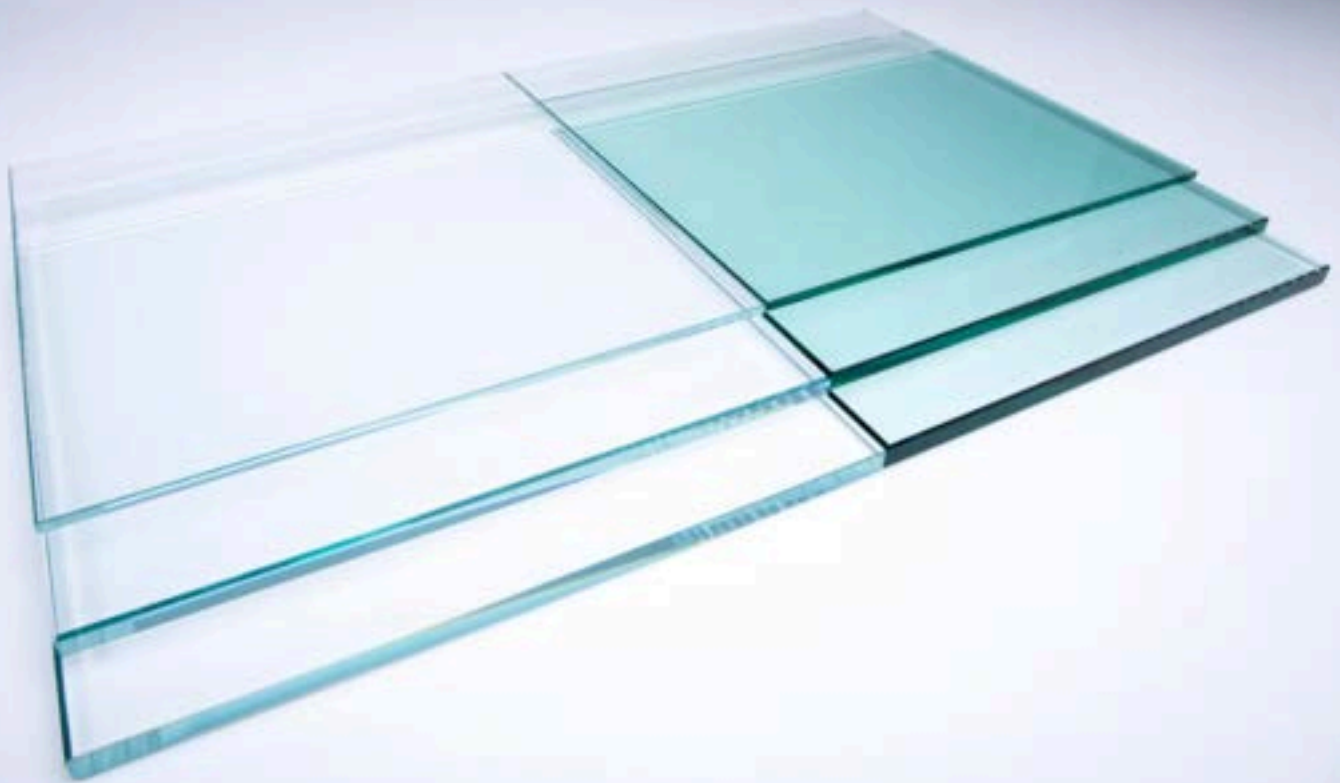

ULTRA EXTRA CLEAR GLASS

Description: Ultra Extra Clear glass – exceptionally clear, with no green tint, offering maximum transparency. Ideal for premium projects.

Available thicknesses:

1. 4mm
   - 5mm
   - 6mm
   - 8mm
   - 10mm
   - 12mm
2. ---