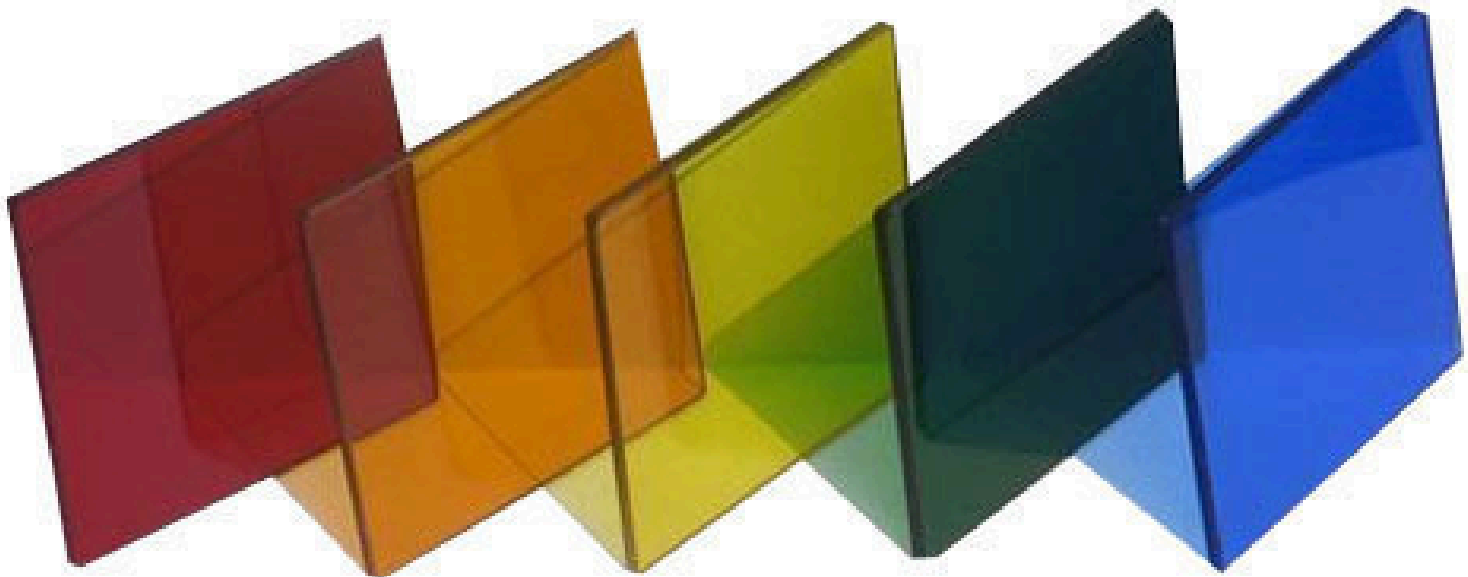

# COLOURED GLASS

Description: Tinted glass for an elegant look and light reduction.

Available thicknesses:

4mm	33.1 laminate
5mm	44.1 laminate
6mm	55.1 laminate
8mm	66.1 laminate
10mm	