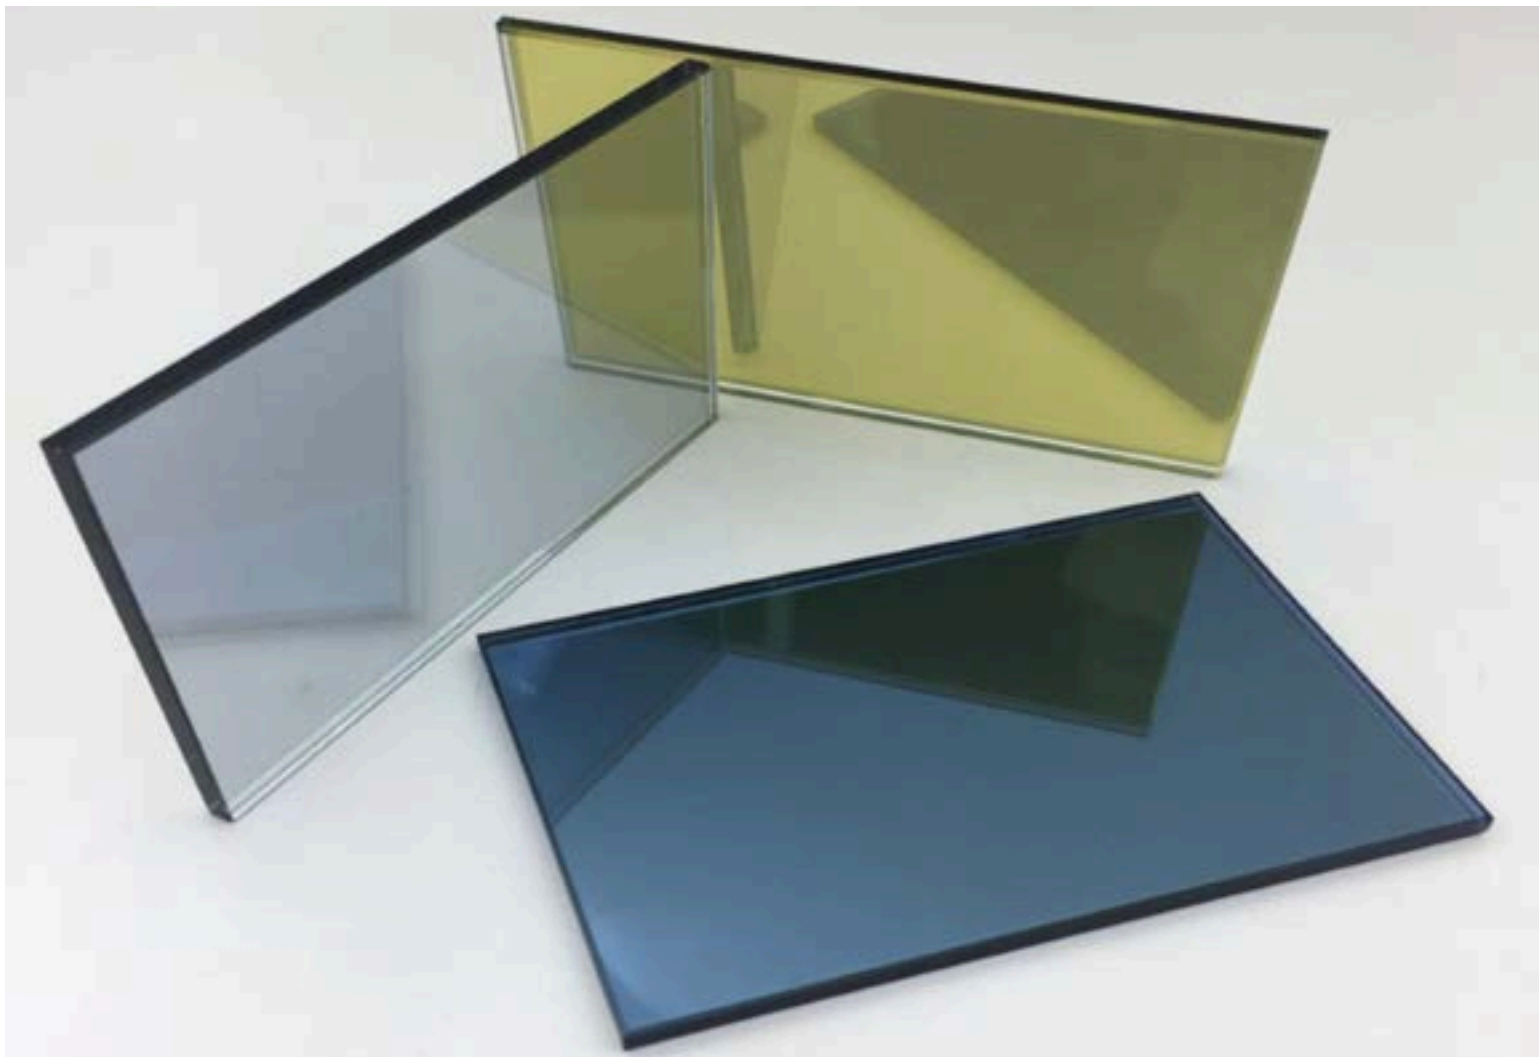

# REFLECTIVE GLASS

Description: Reduces solar heat gain and provides a modern appearance.

Available thicknesses:

4mm

6mm