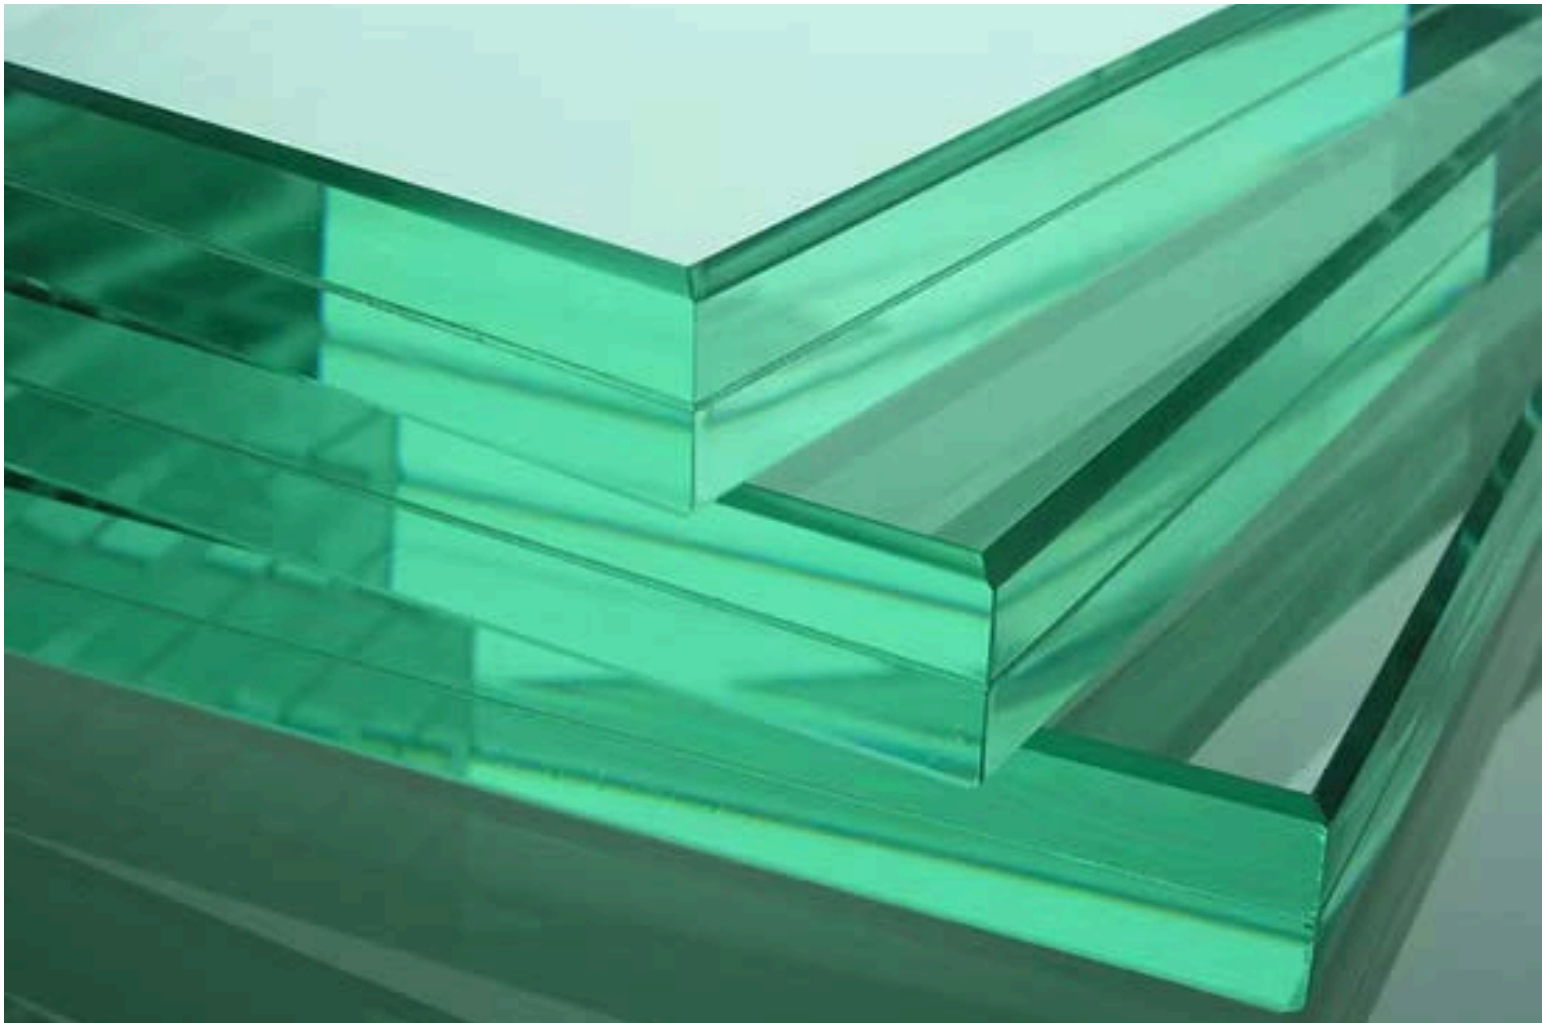

LAMINATED GLASS

Description: Maximum safety with (PVB) interlayer.

Available thicknesses (combinations):

33.1 (6mm)

44.1 (8mm)

55.1 (10mm)

66.1 (12mm)

88.1 (16mm)

10.10.1 (20mm)

12.12.1 (24mm)