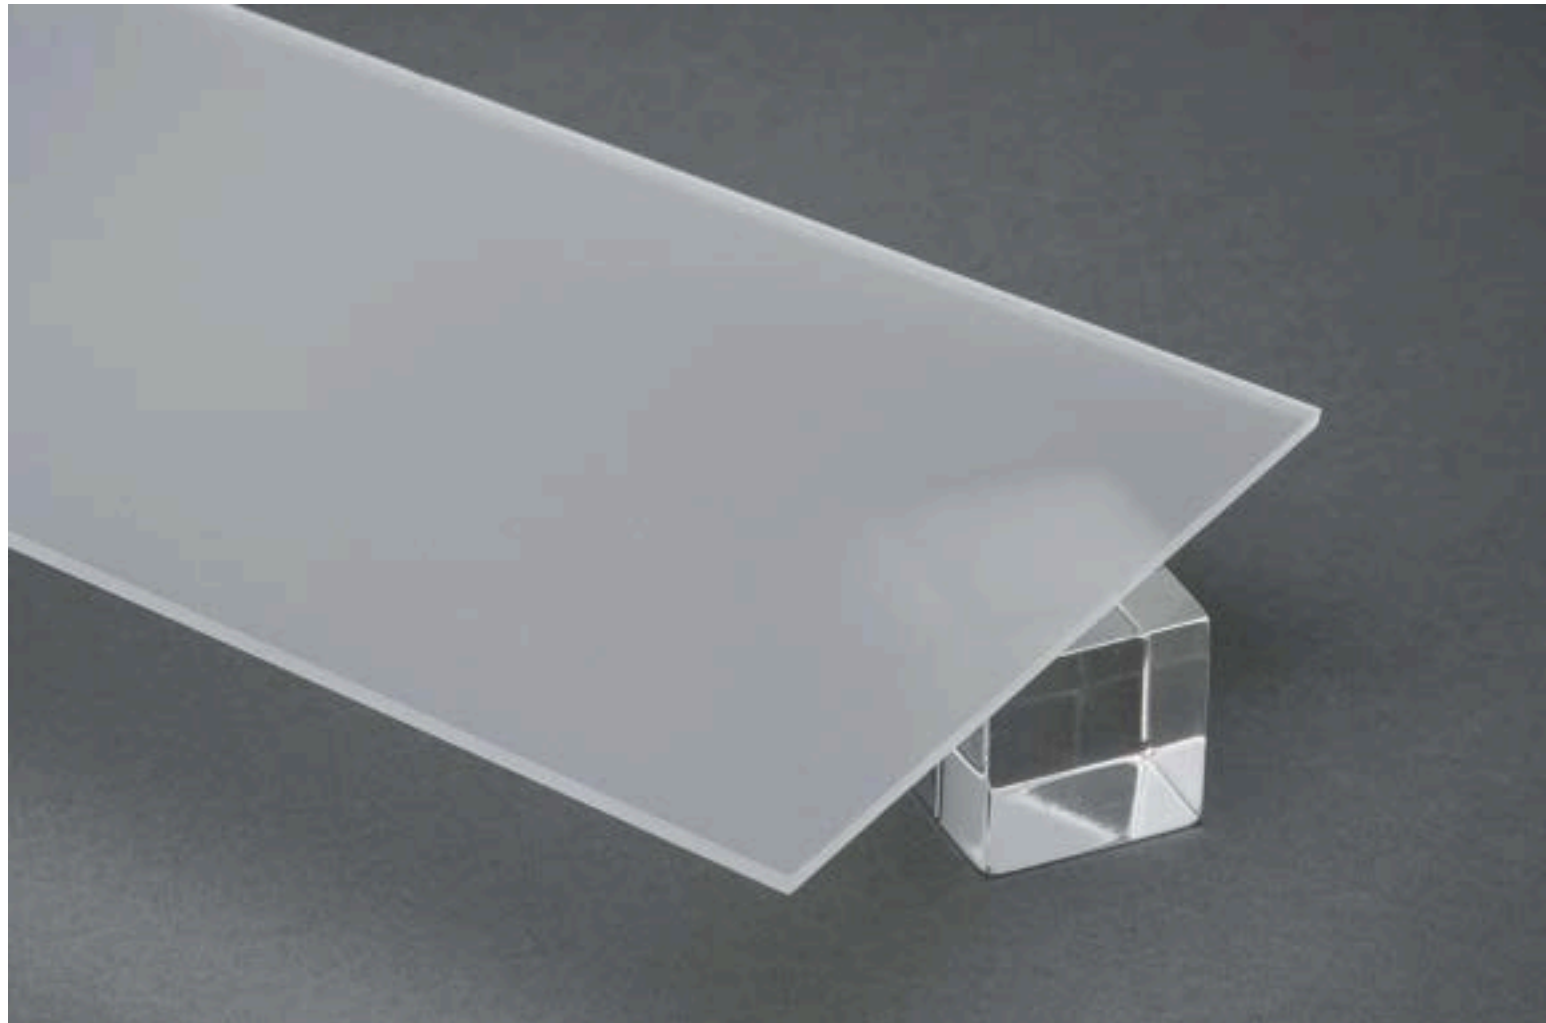

FROSTED GLASS (SATINE)

Description: Frosted glass for privacy.

Available thicknesses:

4mm	33.1 laminate
5mm	44.1 laminate
6mm	55.1 laminate
8mm	66.1 laminate
10mm