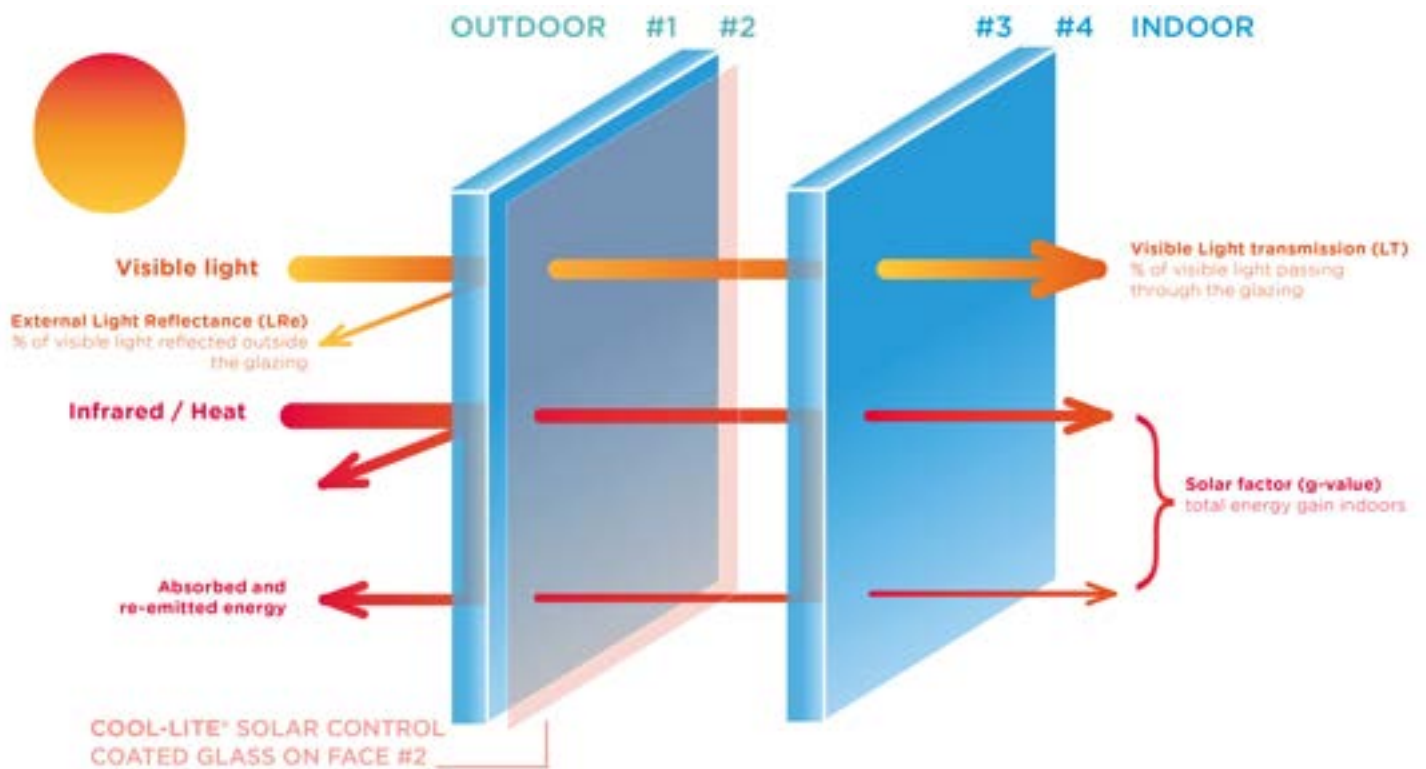

# THERMAL GLASS

Description: Reduces heat loss and improves energy efficiency.

Available thicknesses:

- 4mm
- 6mm
- 33.1 laminate
- 55.1 laminate
- 44.1 laminate